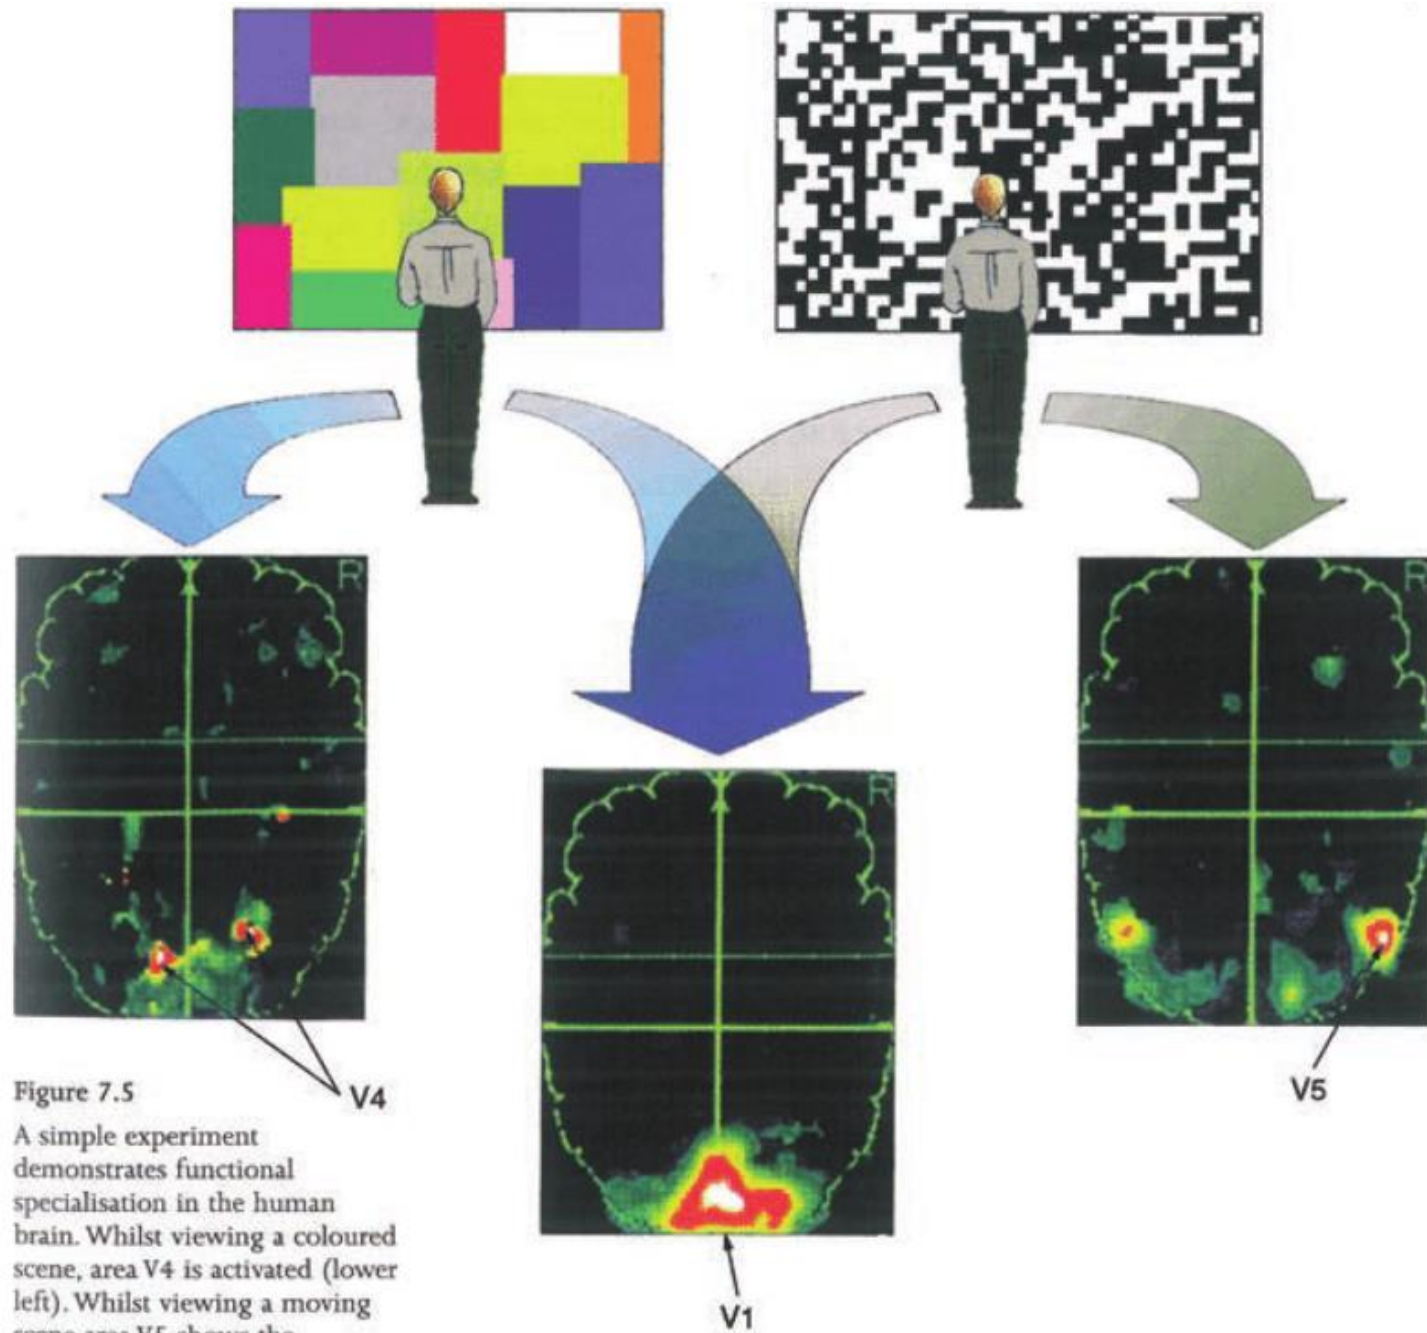

TUUUM TUUUM TUUUM

Figure 7.5  
 A simple experiment demonstrates functional specialisation in the human brain. Whilst viewing a coloured scene, area V4 is activated (lower left). Whilst viewing a moving scene area V5 shows the activation (lower right).<sup>3</sup>

1

2

3

4

5

6

**La griglia  
proporzionale**  
(fonte:  
**Grafigata.com**)

1