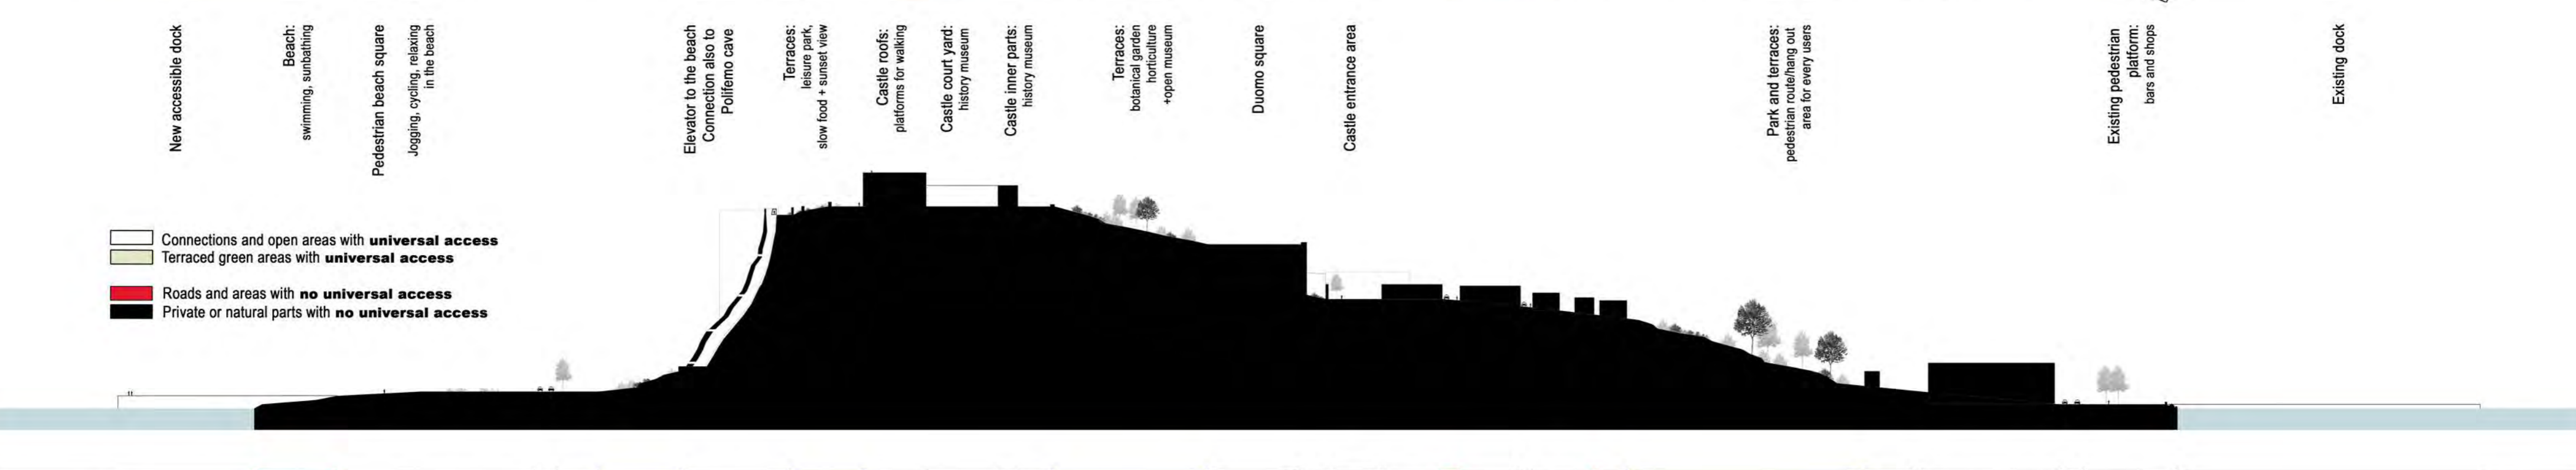

ZIPPING UP MILAZZO: a path through history

the concept

"If you draw a dot, people will stand.
 If you draw a line, people will move."

the main idea

from the west to the east waterfront through the castle

the masterplan and the area section scale 1 / 1500

ZIPPING UP MILAZZO: a path through history

the concept

"Make the castle active and attractive for tourists and citizens."

the accessibility inside the castle

multiple accessible paths to reach the castle enjoying the green areas

the 3 open areas

the castle's surrounding open areas are functionally divided into 3 sections

the uses inside the castle

The castle's surrounding areas have been provided with several activities in order to enhance the coexistence of citizens and tourists, maintaining the historical essence of the castle.

This way, the path through history becomes enjoyable and the castle becomes the main attractive pole of the city of Milazzo.

Inside the castle you can find an active museum that transports you the various historical phases that have succeeded in time.