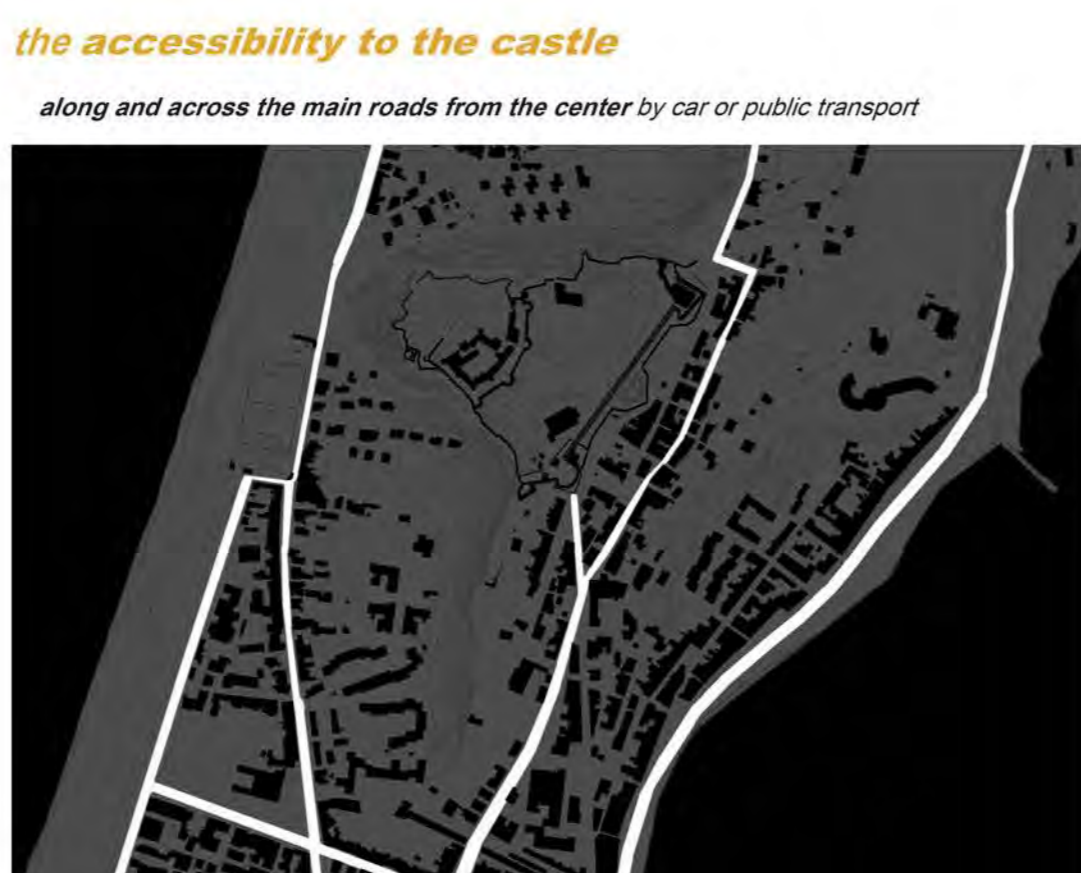

ZIPPING UP MILAZZO: a path through history

the concept

"If you draw a dot, people will stand.
 If you draw a line, people will move."

the main idea

from the west to the east waterfront through the castle

the masterplan and the area section scale 1 / 1500

ZIPPING UP MILAZZO: a path through history

the concept

"Make the castle active and attractive for tourists and citizens."

the accessibility inside the castle

multiple accessible paths to reach the castle enjoying the green areas