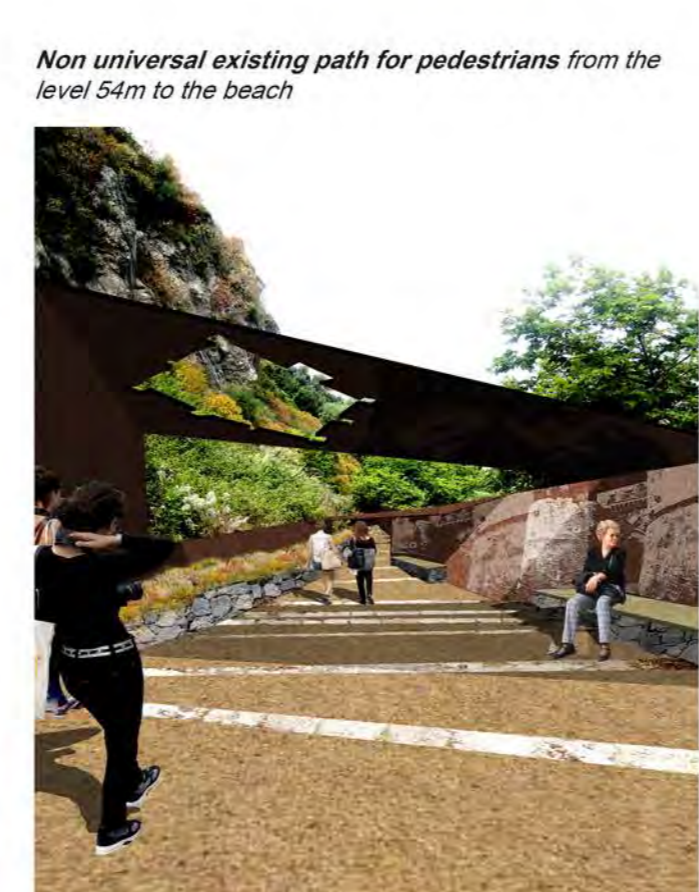

ZIPPING UP MILAZZO: a path through history

the concept

"If you draw a dot, people will stand.
 If you draw a line, people will move."

the main idea

from the west to the east waterfront through the castle

the masterplan and the area section scale 1 / 1500

ZIPPING UP MILAZZO: a path through history

the concept

"Make the castle active and attractive for tourists and citizens."

the accessibility inside the castle

multiple accessible paths to reach the castle enjoying the green areas

the 3 open areas

the castle's surrounding open areas are functionally divided into 3 sections

the uses inside the castle

The castle's surrounding areas have been provided with several activities in order to enhance the coexistence of citizens and tourists, maintaining the historical essence of the castle.

This way, the path through history becomes enjoyable and the castle becomes the main attractive pole of the city of Milazzo.

Inside the castle you can find an active museum that transports you the various historical phases that have succeeded in time.