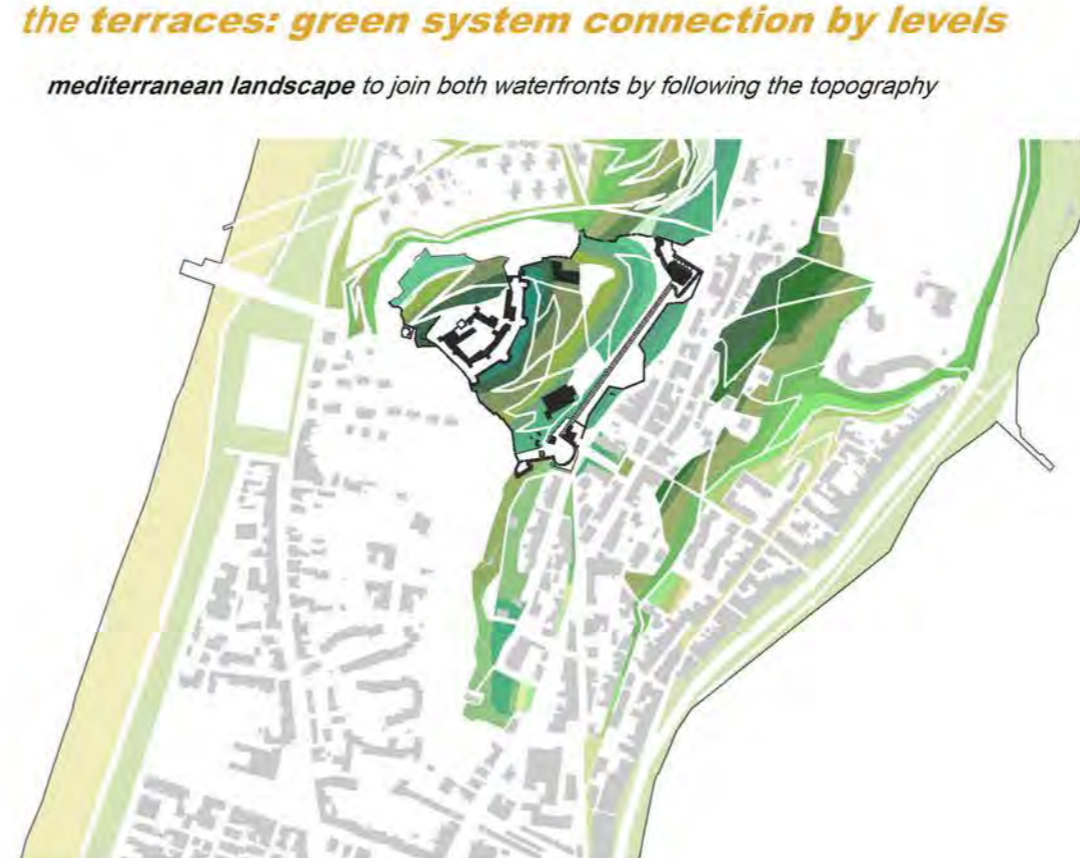

ZIPPING UP MILAZZO: a path through history

the concept

"If you draw a dot, people will stand.
 If you draw a line, people will move."

the main idea

from the west to the east waterfront through the castle

the masterplan and the area section scale 1 / 1500

ZIPPING UP MILAZZO: a path through history

the concept

"Make the castle active and attractive for tourists and citizens."

the accessibility inside the castle

multiple accessible paths to reach the castle enjoying the green areas

the 3 open areas

the castle's surrounding open areas are functionally divided into 3 sections

the uses inside the castle

The castle's surrounding areas have been provided with several activities in order to enhance the coexistence of citizens and tourists, maintaining the historical essence of the castle.