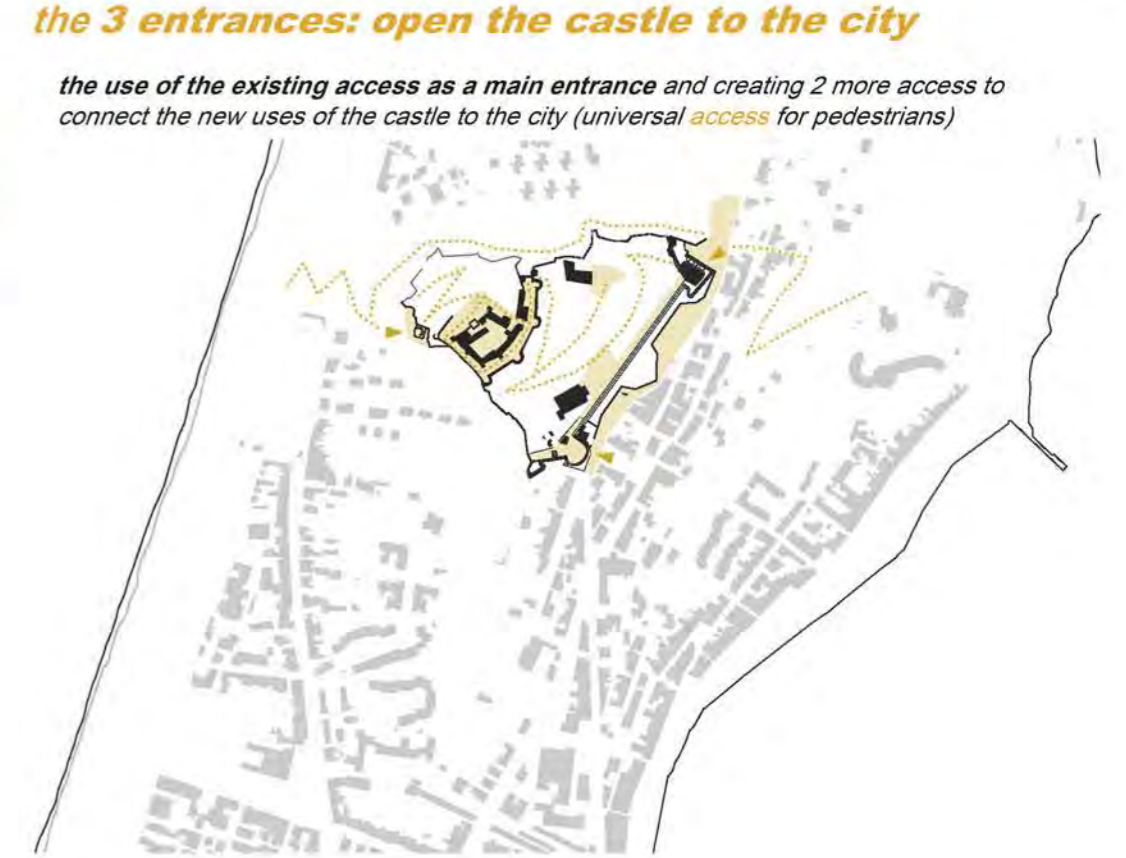

ZIPPING UP MILAZZO: a path through history

the concept

"If you draw a dot, people will stand.
 If you draw a line, people will move."

the main idea

from the west to the east waterfront through the castle

the masterplan and the area section scale 1 / 1500

ZIPPING UP MILAZZO: a path through history

the concept

"Make the castle active and attractive for tourists and citizens."

the accessibility inside the castle

multiple accessible paths to reach the castle enjoying the green areas

the 3 open areas

the castle's surrounding open areas are functionally divided into 3 sections

the uses inside the castle

The castle's surrounding areas have been provided with several activities in order to enhance the coexistence of citizens and tourists, maintaining the historical essence of the castle.

This way, the path through history becomes enjoyable and the castle becomes the main attractive pole of the city of Milazzo.

Inside the castle you can find an active museum that transports you the various historical phases that have succeeded in time.