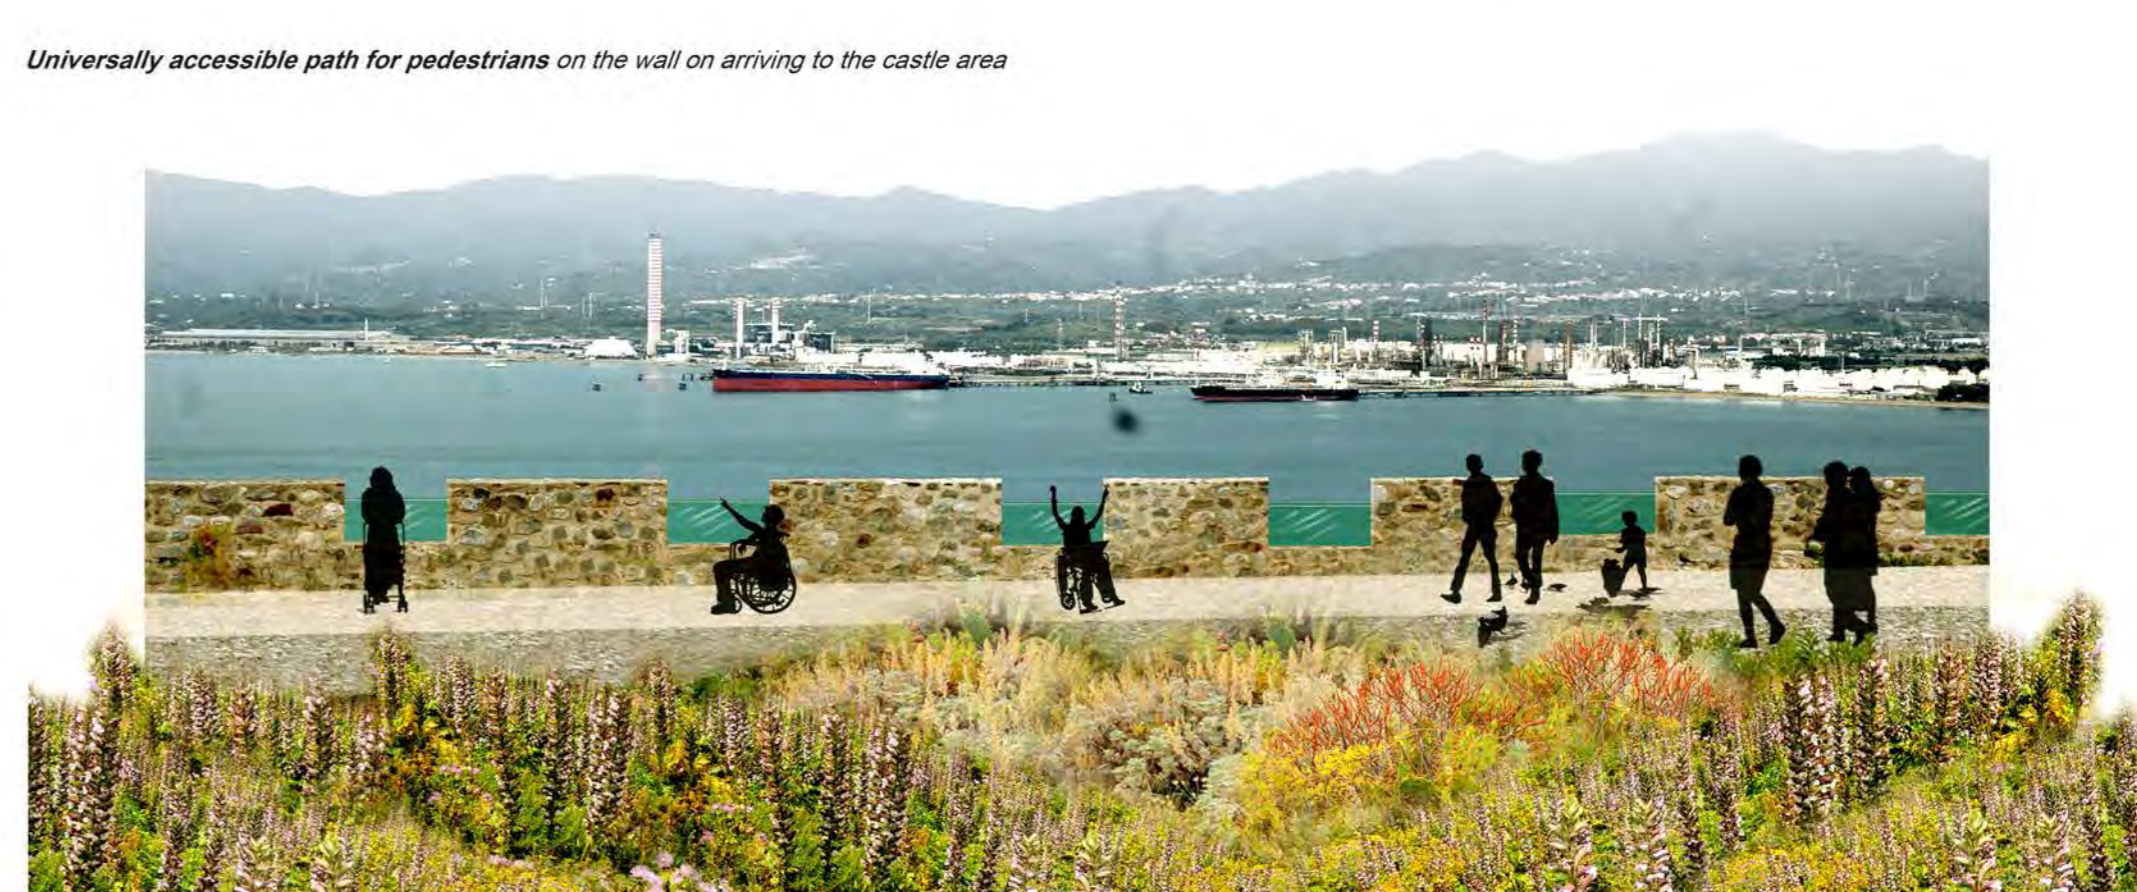

ZIPPING UP MILAZZO: a path through history

the concept

"If you draw a dot, people will stand.
 If you draw a line, people will move."

the main idea

from the west to the east waterfront through the castle

the masterplan and the area section scale 1 / 1500

ZIPPING UP MILAZZO: a path through history

the concept

"Make the castle active and attractive for tourists and citizens."

the accessibility inside the castle

multiple accessible paths to reach the castle enjoying the green areas

This way, the path through history becomes enjoyable and the castle becomes the main attractive pole of the city of Milazzo.

Inside the castle you can find an active museum that transports you the various historical phases that have succeeded in time.

Meanwhile, in the external areas you can enjoy your time with several activities in the open.

You can enjoy the open cinema, a picnic, the view of the sunset and the city, a slow food center, and experience a walk through the park along all the natural vegetation of Sicily.