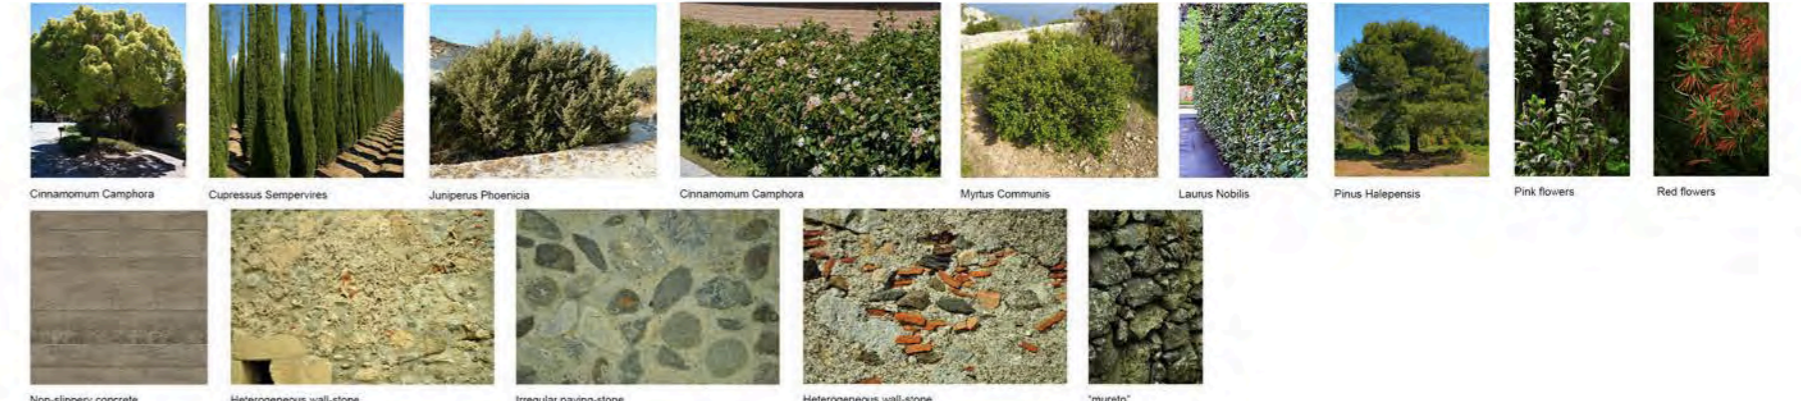

various materials and vegetation

preserving the old materials and the vegetation of the site the scents of the flowers will also allow the blind people to find their way and the non-slippery concrete ramps will ease accessibility for those who are disabled