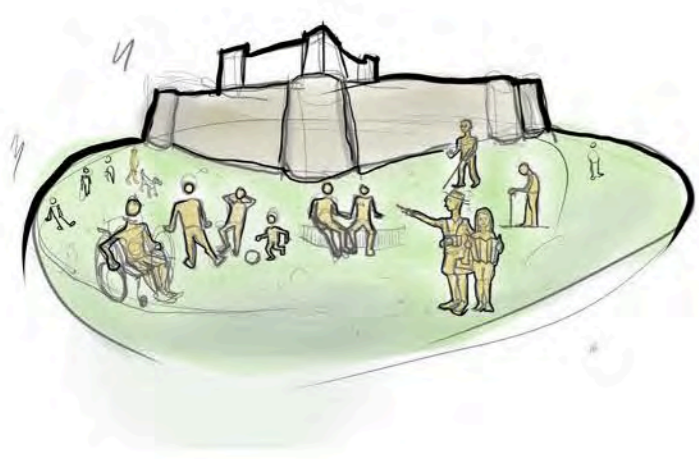

ZIPPING UP MILAZZO: a path through history

the concept

"Make the castle active and attractive for tourists and citizens."