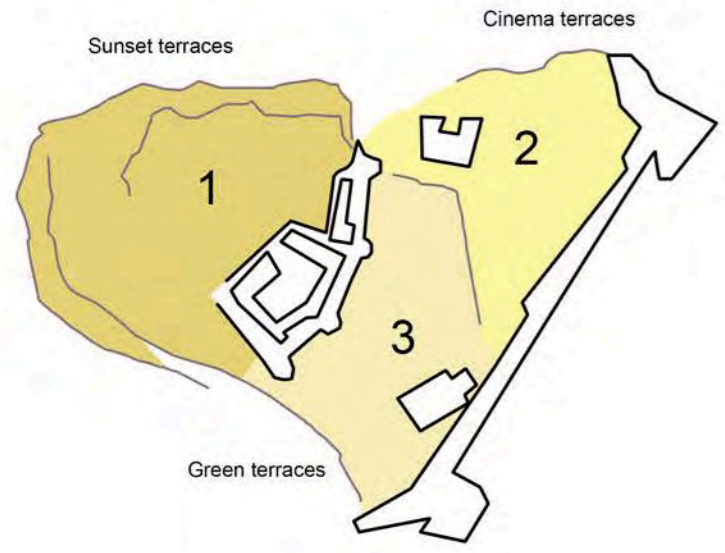

the 3 open areas